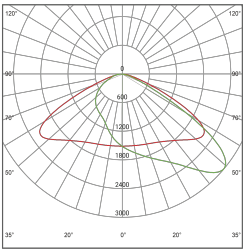

LIFESPAN AND WARRANTY

Operating Temperature -30°C to + 45°C (-22°F to 113°F)

**Life Time of LED
@Ta=25°C**

42000hrs-L90

96000hrs-L80

157000hrs-L70

Warranty

5 Years

PHOTOMETRY

**U04201
30W**