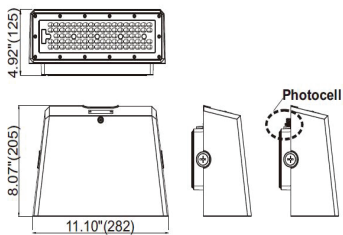

## DIMENSIONS AND MOUNT

Product Dimension	196x96x186mm(7.72x3.78x7.32")	282x125x205m(11.10x4.92x8.07")
Luminaire Net	1.42 $\pm$ 0.2kg(3.13 $\pm$ 0.44Lbs)	2.76 $\pm$ 0.2kg(6.09 $\pm$ 0.44Lbs)
Export Carton Size mm(inch) 30W	515x405x240mm (20.28x15.94x9.45")(6pcs/ctn)	
Export Carton Size mm(inch) 40W/70W	330x155x235mm (12.99x6.10x9.25")(1pcs/ctn)	
Gross Weight ( $\pm 0.3$ kg/0.66Lbs)	12.17 $\pm$ 0.3kg (26.83 $\pm$ 0.66Lbs)(6pcs/ctn)	3.35 $\pm$ 0.3kg (7.39 $\pm$ 0.66Lbs)(1pcs/ctn)
Mounting Option	Wall Mounting	
Material	Aluminum Alloy	
	Polycarbonate optical lens	
Finish	Powder Coating	
Fixture Color	Bronzer, Black, Grey	
EPA	NA	
IK Rating	IK08	
IP Rating	IP66	
Category of corrosion	C3	

## MOUNTING OPTIONS

**Wall mounting**

## DIMENSIONS

30W

40/70W