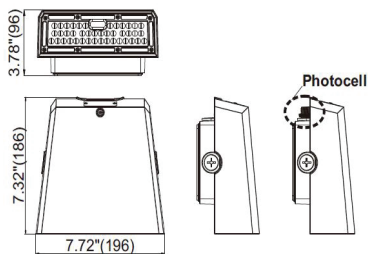

## DIMENSIONS AND MOUNT

Product Dimension	196x96x186mm(7.72x3.78x7.32")	282x125x205m(11.10x4.92x8.07")
Luminaire Net	1.42 $\pm$ 0.2kg(3.13 $\pm$ 0.44Lbs)	2.76 $\pm$ 0.2kg(6.09 $\pm$ 0.44Lbs)
Export Carton Size mm(inch) 30W	515x405x240mm (20.28x15.94x9.45")(6pcs/ctn)	
Export Carton Size mm(inch) 40W/70W	330x155x235mm (12.99x6.10x9.25")(1pcs/ctn)	
Gross Weight ( $\pm 0.3$ kg/0.66Lbs)	12.17 $\pm$ 0.3kg (26.83 $\pm$ 0.66Lbs)(6pcs/ctn)	3.35 $\pm$ 0.3kg (7.39 $\pm$ 0.66Lbs)(1pcs/ctn)
Mounting Option	Wall Mounting	
Material	Aluminum Alloy	
	Polycarbonate optical lens	
Finish	Powder Coating	
Fixture Color	Bronzer, Black, Grey	
EPA	NA	
IK Rating	IK08	
IP Rating	IP66	
Category of corrosion	C3	

## MOUNTING OPTIONS

**Wall mounting**

## DIMENSIONS

30W

40/70W