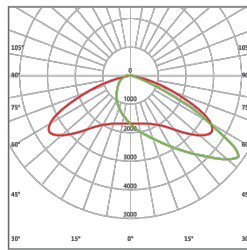

**R08401
40W, 70W**