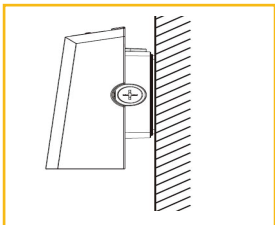

MOUNTING OPTIONS

Wall mounting